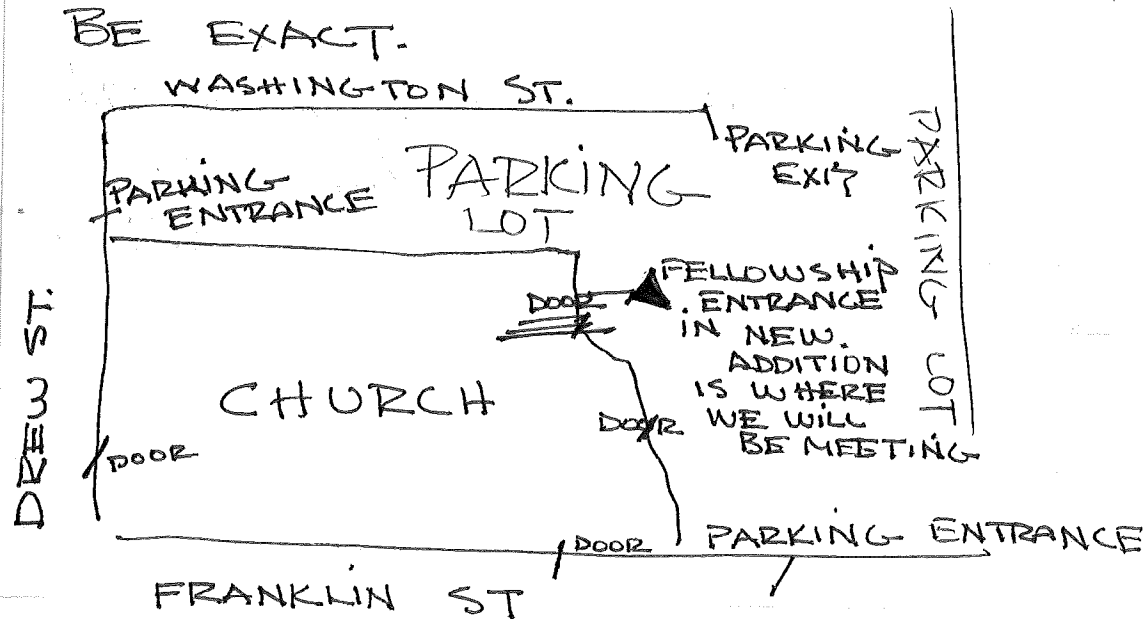

30 JAN 1989
MONDAY

DEAR MR. MCLESTER,

I WANT TO THANK YOU AND THE ONEDA DANCERS, AHEAD OF TIME, THE CHILDREN AND PARENTS ARE VERY EXCITED ABOUT YOUR COMING AND I HOPE WE HAVE A NICE TURN OUT FOR YOU.

ENCLOSED PLEASE FIND THE MAP YOU REQUESTED - I HOPE YOU HAVENT ANY TROUBLE FINDING US. WE WILL MEET AT - THE FIRST UNITED METHODIST CHURCH ON THE CORNERS OF DREW AND FRANKLIN - 325 E. FRANKLIN TO BE EXACT.